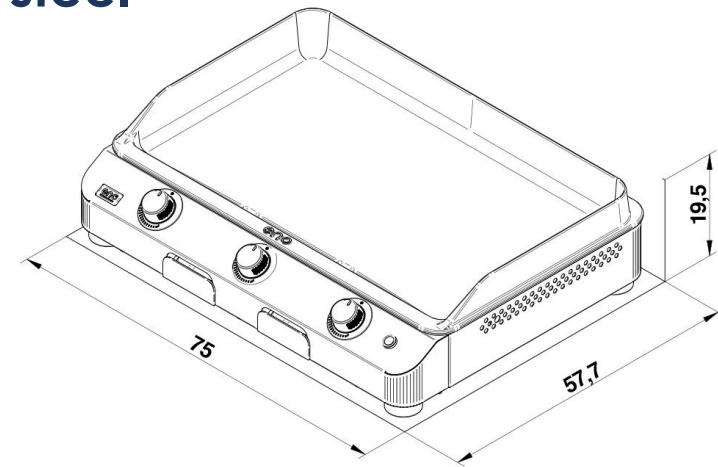

REF: 580332010701
EAN: 3224780043058

Cooking area : 70 x 41 cm

PRODUCT DESCRIPTION

- 3-burner gas griddle
- Enamelled cast iron plate
- Marine-grade stainless steel frame – double wall
- Dual-ramp burners
- Electronic ignition - thermocouple protection
- Energy : butan / propan / natural gas

Up to
360°C

GOOD FLAME
RESISTANCE TO
WIND

Double
wall

FUSION 75 stainless steel

| | |
|----------------------------|---------------------------------------------------------|
| # article | 580332010701 |
| Gencod | 3224780043058 |
| Article name | FUSION 75 Stainless - 3 Burners Gas Plancha |
| Description | 3-burners gas griddle Fusion 75 |
| Capacity | 8/12 |
| Cooking Area | 70 x 41cm / 27,5" x 16,1" |
| Certification | CE, FOOD CONTACT, Longtime_en |
| Usage | Outdoor |
| Product dim.(H x L x P) | 19 x 75 x 58 cm / 7,48" x 29,53" x 22,83" |
| Packaging dim. (H x L x P) | 29 x 87 x 62 cm / 11,42" x 34,25" x 24,41" |
| Net weight | 36,8 kg / 81,14 lbs |
| Gross weight | 40,3 kg / 88,86 lbs |
| Per outer | 1 |
| Nb box/SKU | 1 |
| Nb SKU/pal | 12 |
| Energy | Gas butan / propan / NG |
| Connexion | G1/2 |
| Nb burners | 3 |
| Output | 6 kW / 20473 BTU/h |
| Consumtion | |
| Ignition | Electronic |
| Safety | Thermocouple |
| Plate | Cast enamelled plate |
| Plate coating | Smooth multilayer enamel |
| Plate details | High anti-splash rims, channel for recovering juices |
| Frame | Titanium stainless steel |
| Coating | Bright annealed |
| Colour | Polished |
| Details | 4 adjustable legs, stainless steel juice collector tray |
| Waranty | |
| Manufacturing origin | Origine France Garantie |
| User manual | 73211190 |
| Customs code | 85596.pdf |