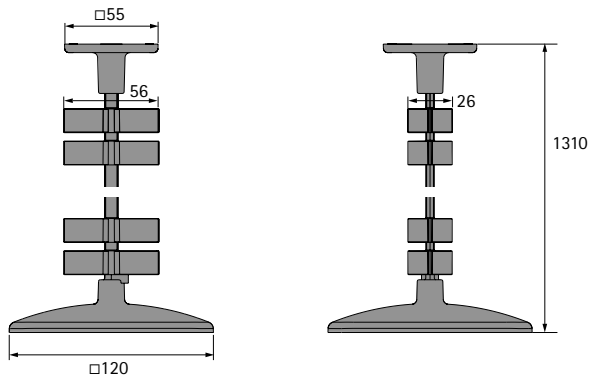

Slim cable chain

- Vertical cable chain
- Protected cable routing from floor socket outlet to desk top
- Length 1310 mm
- Size 56 x 26 mm
- Plastic

Set comprises:

- 1 cable chain
- 1 desk top adapter
- 1 base weighing
- Installation material

Colour	Order no.	PU
silver	9 309 812	1 set
black	9 309 813	1 set
white	9 309 814	1 set

Dimensions

hettich.com/short/uypj6fk