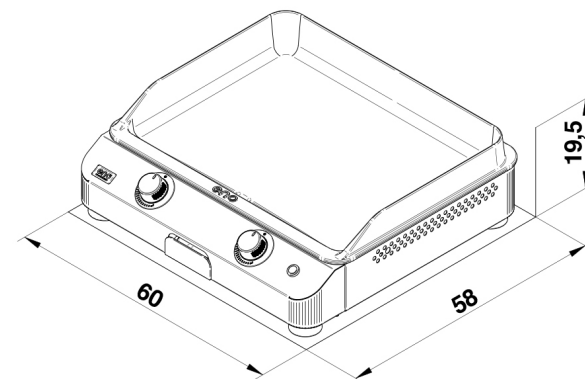

FUSION 60 cargo grey

REF: 580232700701
EAN: 3224780041757

5 KW

Cooking area : 55 x 41 cm

PRODUCT DESCRIPTION

- 2-burner gas griddle
- Enamelled cast iron plate
- Powder-coated galvanised steel frame- double wall
- Cargo grey color
- Dual-ramp burners
- Electronic ignition - thermocouple protection
- Energy : butan / propan / natural gas

# article	580232700701
Gencod	3224780041757
Article name	Fusion 60 cm Cargo Grey - Stainless 2 Burners Gas Plancha
Description	Fusion 60 enamelled cast-iron gas griddle
Capacity	6/8
Cooking Area	55 x 41cm / 21,6" x 16,1"
Certification	CE, FOOD CONTACT, Longtime_en
Usage	Outdoor
Product dim.(H x L x P)	19 x 60 x 58 cm / 7,48" x 23,62" x 22,83"
Packaging dim. (H x L x P)	29 x 69 x 62 cm / 11,42" x 27,17" x 24,41"
Net weight	29,3 kg / 64,61 lbs
Gross weight	32,8 kg / 72,32 lbs
Per outer	1
Nb box/SKU	1
Nb SKU/pal	14
Energy	Gas butan / propan / NG
Connexion	G1/2
Nb burners	2
Output	5 kW / 17061 BTU/h
Consumtion	
Ignition	Electronic
Safety	Thermocouple
Plate	Cast enamelled plate
Plate coating	Smooth multilayer enamel
Plate details	High anti-splash rims, channel for recovering juices
Frame	Galvanized steel
Coating	Polyester coated
Colour	Cargo Grey taupe
Details	4 adjustable legs, stainless steel juice collector tray
Waranty	
Manufacturing origin	Origine France Garantie
User manual	73211190
Customs code	85596.pdf