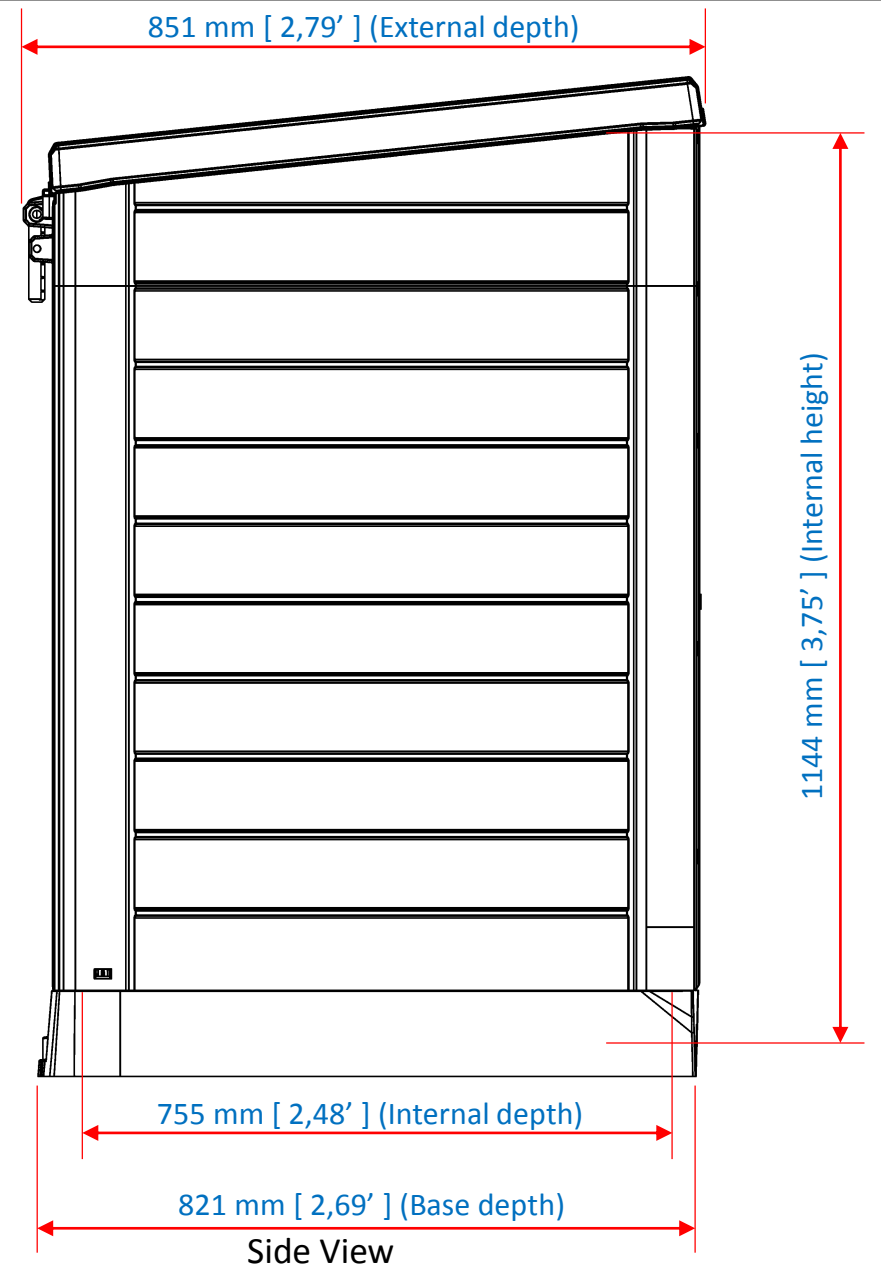

1200L Storage shed (Flat lid)

Note: Dimension tolerance +/- 5 mm.