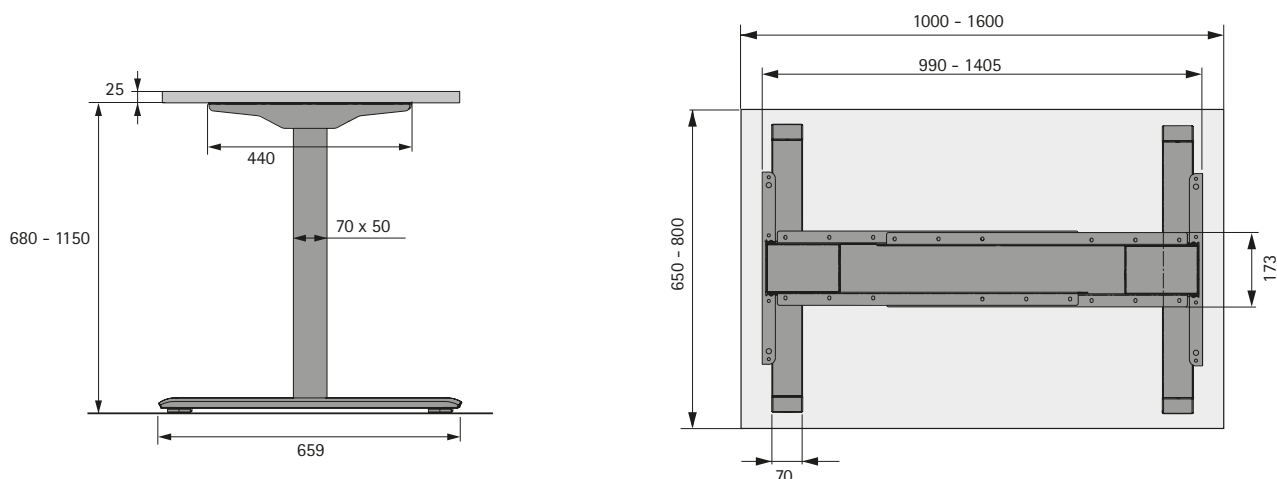

Change Top Eco desk support frame

- ▶ Desk support sets
- ▶ Power assisted height adjustment

Change Top Eco desk support frame set

- ▶ Power assisted height adjustable desk support
- ▶ For variable desk top sizes:
 - depth 650 - 800 mm
 - width 1000 - 1600 mm
- ▶ Height adjustment from 680 to 1150 mm
- ▶ Lifting range 470 mm
- ▶ Max. lifting capacity 100 kg with even desk loading (lifting capacity = load capacity + desk top with desk top support)
- ▶ Height adjustment with soft start
- ▶ Nominal voltage 100 - 240 V / 50 - 60 Hz
- ▶ Low energy consumption
- ▶ Adjustment speed up to 30 mm/s
- ▶ With collision detection (no personal protection)
- ▶ Powder coated steel

Set comprises:

- ▶ 2 lifting columns
- ▶ 2 foot extensions
- ▶ 2 cross arms
- ▶ 4 longitudinal elements
- ▶ 1 electronic control unit
- ▶ 1 hand switch
- ▶ 1 mains power connection cable, 3000 mm
- ▶ Installation material
- ▶ Installation instructions

Colour	Order no.	PU
silver	9 277 885	1 set
black	9 277 886	1 set
white	9 277 887	1 set

Planning example

Advice

- ▶ Accessories 1269 - 1270

hettich.com/short/32c2ec