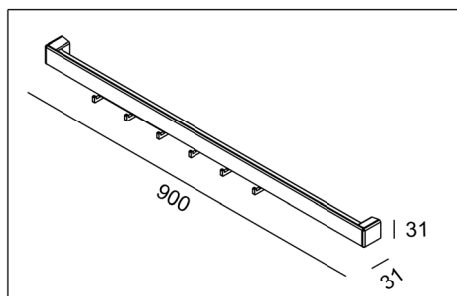

# EOS

scheda prodotto / product scheme

939101

x2  
zamack

x6  
plastic

x1  
aluminium

**FINISH:**  
37D.23D Anodized aluminium inox effect, end caps laquered

**PRODUCT DESCRIPTION**  
939101 kit EOS - 900mm lenght  
Aluminium bar with zamack supports end caps  
L. 900mm, 6 hooks complete with assembling kit

**COMPONENTS:**

- 1 bar
- 2 supports end caps
- 6 hooks
- 1 mounting kit composed by:
  - 1 allen key
  - 2 drywall screws TPS 3MAx45 galvanized
  - 2 nylon dowels D.6x30
  - 2 galvanized grains TPS MA4x5
  - 2 zamack stoppers
  - 2 zamack pawls
  - 2 screws TPS Ma4x10