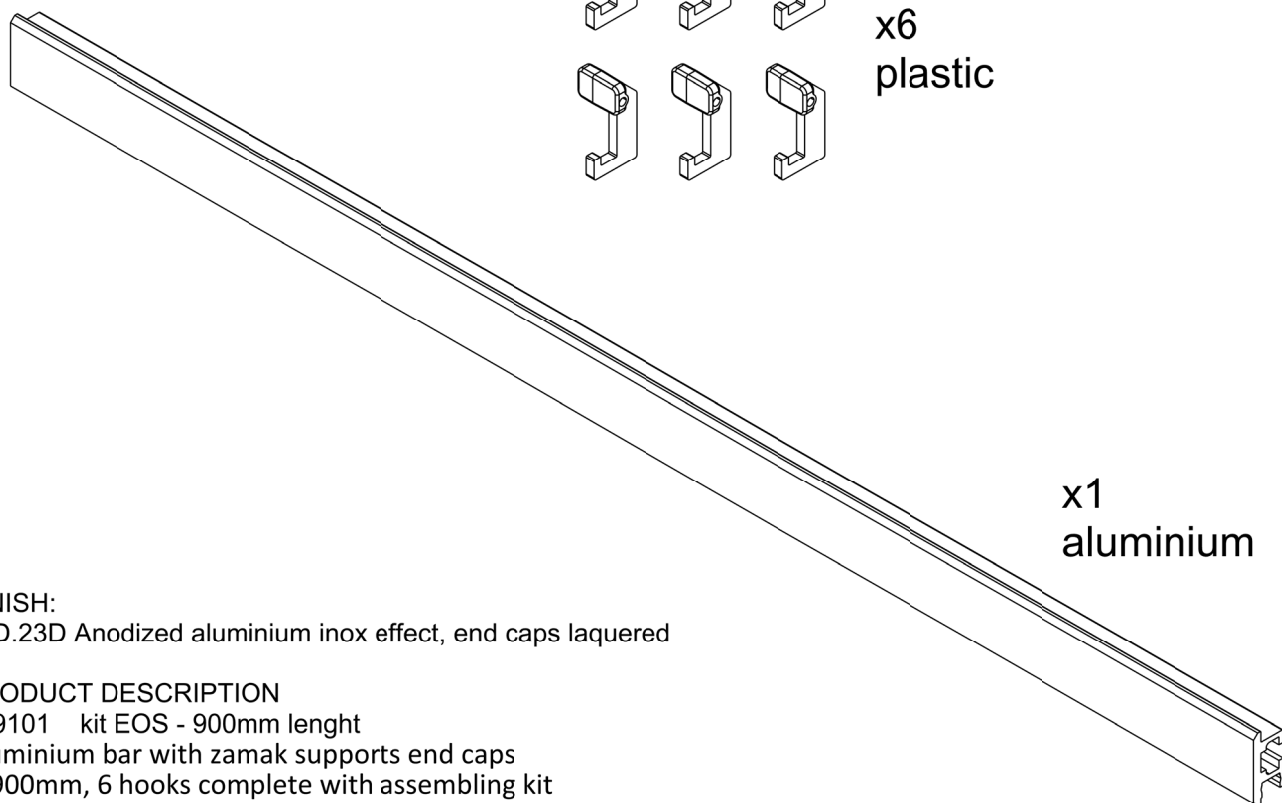

# EOS

scheda prodotto / product scheme

939101

x2  
zamack

x6  
plastic

x1  
aluminium

**FINISH:**  
37D.23D Anodized aluminium inox effect, end caps laquered

**PRODUCT DESCRIPTION**  
939101 kit EOS - 900mm lenght  
Aluminium bar with zamack supports end caps  
L. 900mm, 6 hooks complete with assembling kit

**COMPONENTS:**

- 1 bar
- 2 supports end caps
- 6 hooks
- 1 mounting kit composed by:
  - 1 allen key
  - 2 drywall screws TPS 3MAx45 galvanized
  - 2 nylon dowels D.6x30
  - 2 galvanized grains TPS MA4x5
  - 2 zamack stoppers
  - 2 zamack pawls
  - 2 screws TPS Ma4x10