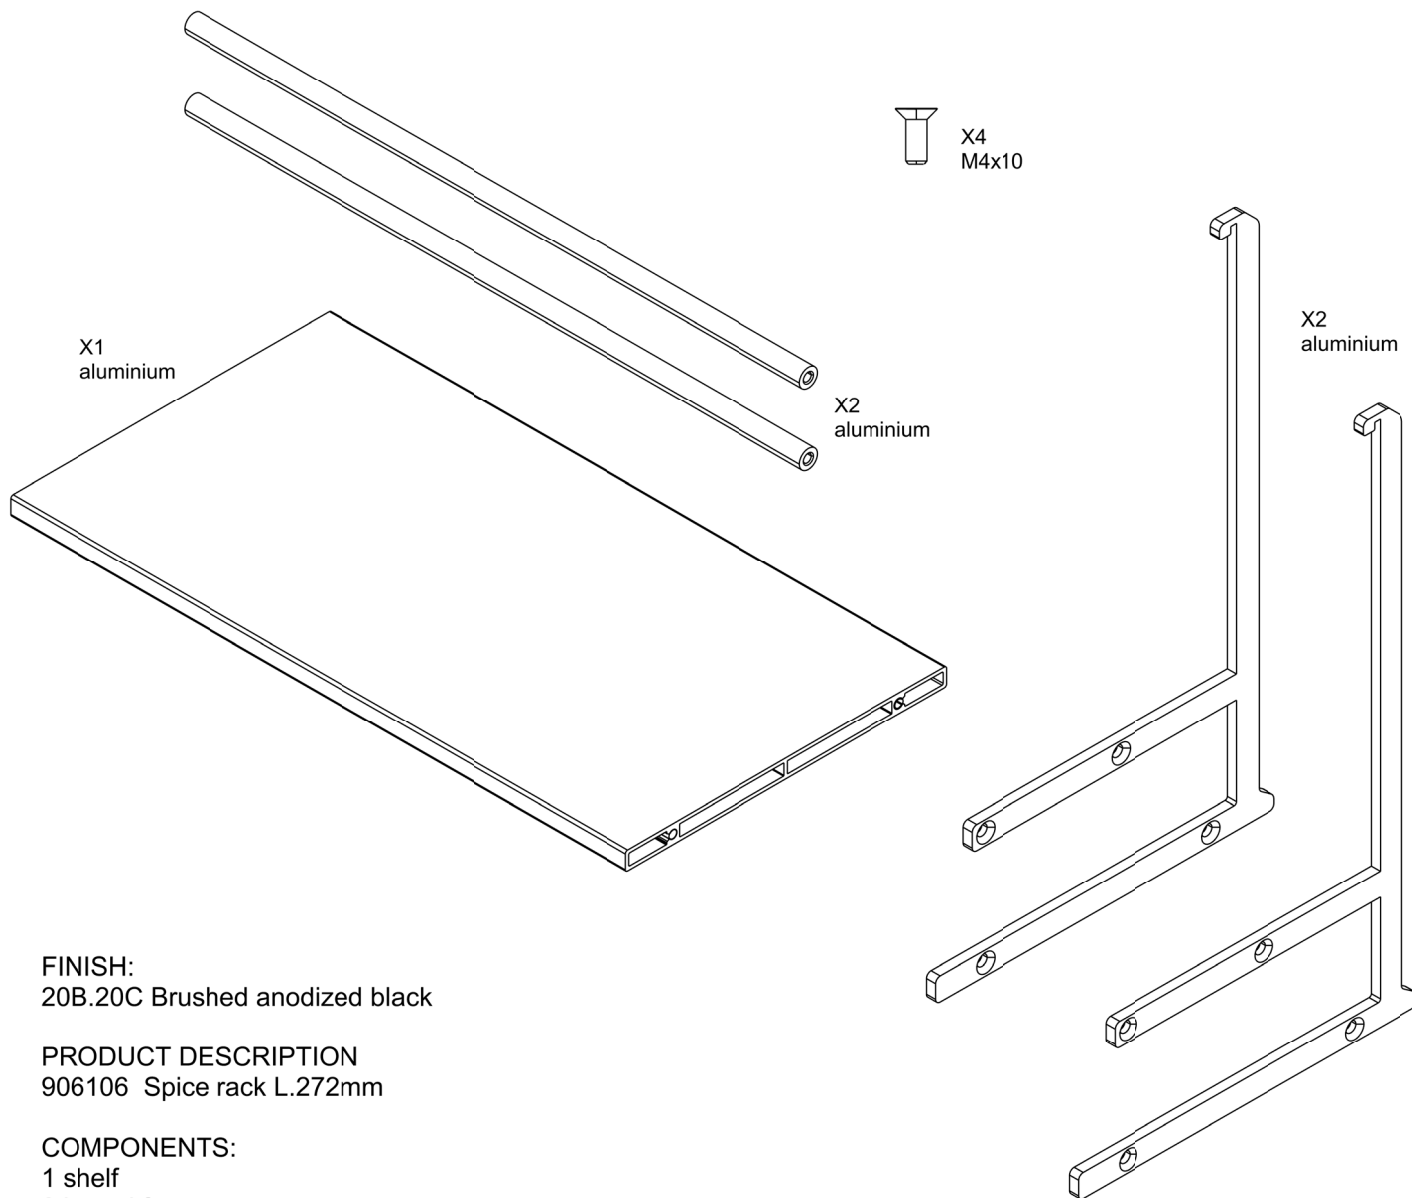

EOS

scheda prodotto / product scheme

906106

FINISH:
20B.20C Brushed anodized black

PRODUCT DESCRIPTION
906106 Spice rack L.272mm

COMPONENTS:
1 shelf
2 lateral frames
4 screws hexagon socket TPS MA4x10
2 aluminium tubes