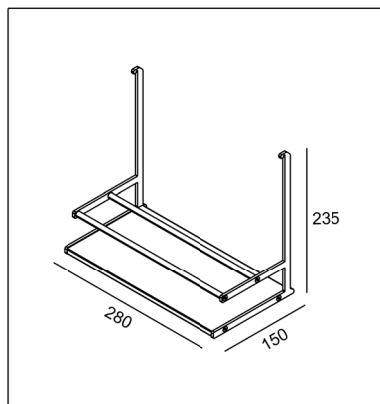

EOS

scheda prodotto / product scheme

906106

FINISH:
20B.20C Brushed anodized black

PRODUCT DESCRIPTION
906106 Spice rack L.272mm

COMPONENTS:
1 shelf
2 lateral frames
4 screws hexagon socket TPS MA4x10
2 aluminium tubes