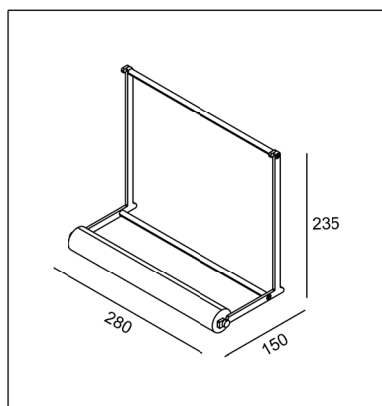

EOS

scheda prodotto / product scheme

906105

FINISH:
20B.20C Brushed anodized black

PRODUCT DESCRIPTION
906105 Roll holder

COMPONENTS:
1 wood black cilinder
2 lateral frames
4 screws hexagon socket TPS MA4x10
2 aluminium tubes