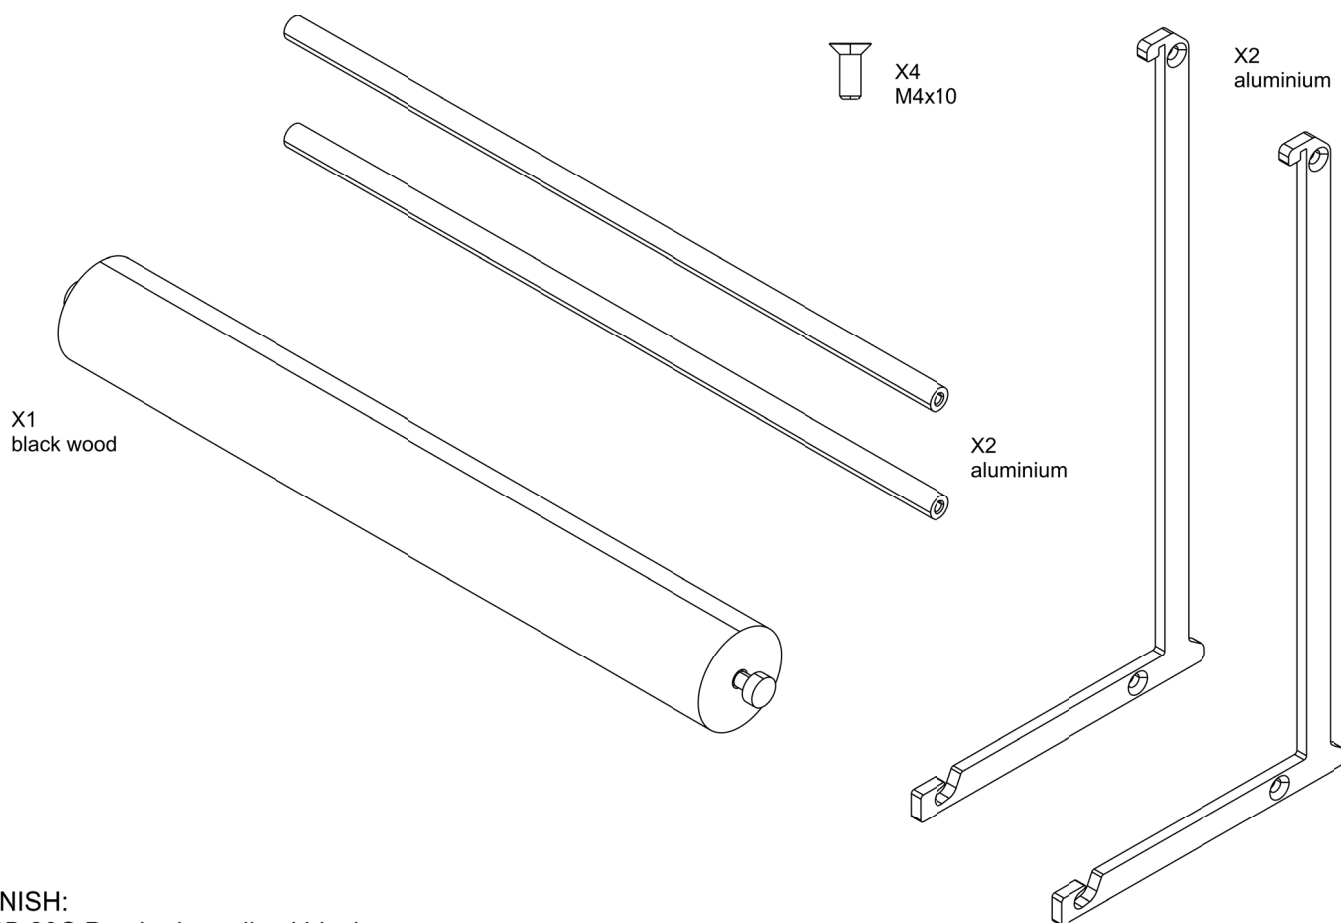

EOS

scheda prodotto / product scheme

906105

FINISH:
20B.20C Brushed anodized black

PRODUCT DESCRIPTION
906105 Roll holder

COMPONENTS:
1 wood black cilinder
2 lateral frames
4 screws hexagon socket TPS MA4x10
2 aluminium tubes