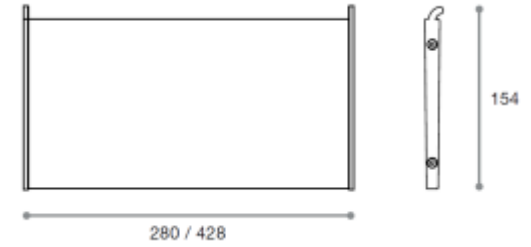

COD. 904108 / 904109

**AURA
SHELF**

Finishing: 37S Bright Satin Stainless Steel

description	material	finishing	Finishing code
904108 Shelf L. 280 cm composed by:			
2 Uprights (right+left)	Aluminum	Anodized Bright Satin Stainless Steel	37S
Shelf	Aluminum	Anodized Bright Satin Stainless Steel	37S
904109 Shelf L.42 cm composed by:			
2 Uprights (right+left)	Aluminum	Anodized Bright Satin Stainless Steel	37S
Shelf	Aluminum	Anodized Bright Satin Stainless Steel	37S
Assembling kit	-	-	-