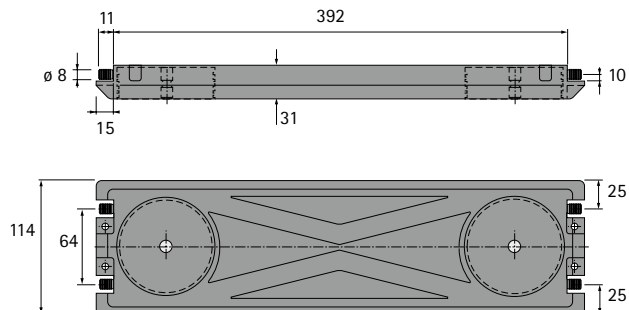

## Cross rails

- ▶ Integrated rollers save space under the desk
- ▶ Replaces the pedestal base
- ▶ For equipment with swivel castors / fixed castors or glides
- ▶ The castors are pushed onto prefitted pins
- ▶ Gliders are simply screwed on
- ▶ The side panels are secured to the cross rails via 8 mm dowels
- ▶ Load capacity 350 kg
- ▶ Plastic, black

Set comprises:

- ▶ 2 cross rails

Order no.	PU
9 133 143	1 set