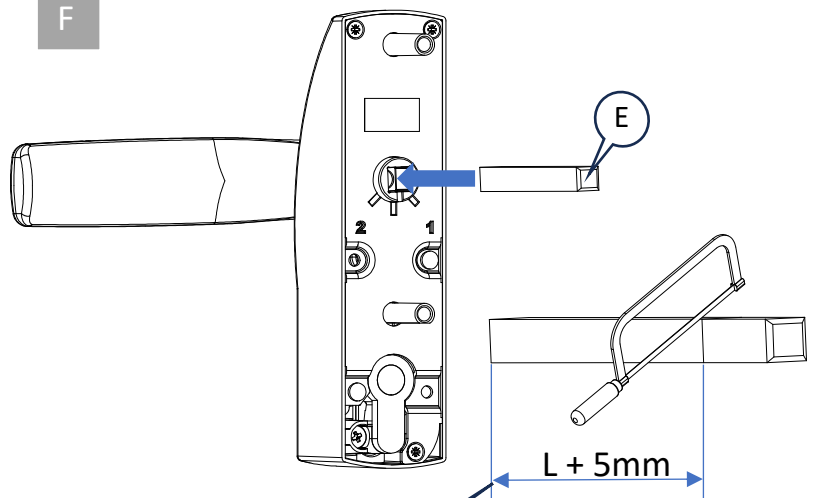

## Outside trim for panic exit device.

A		x1
B		x2
C		x1
D		x1
E		x1
G		x2
H		x2

N01-1054

Part of ASSA ABLOY

Approved 2024-03-13

C

D

E

F

G

G	74mm < L < 54 mm FZ Métal M5x60
H	54mm < L < 34 mm FZ Métal M5x40

ASSA ABLOY France S.A.S  
Siège Social :  
Grand Troyes  
10 avenue de l'Europe  
10300 SAINTES SAVINES  
www.assaabloy.com

Part of ASSA ABLOY