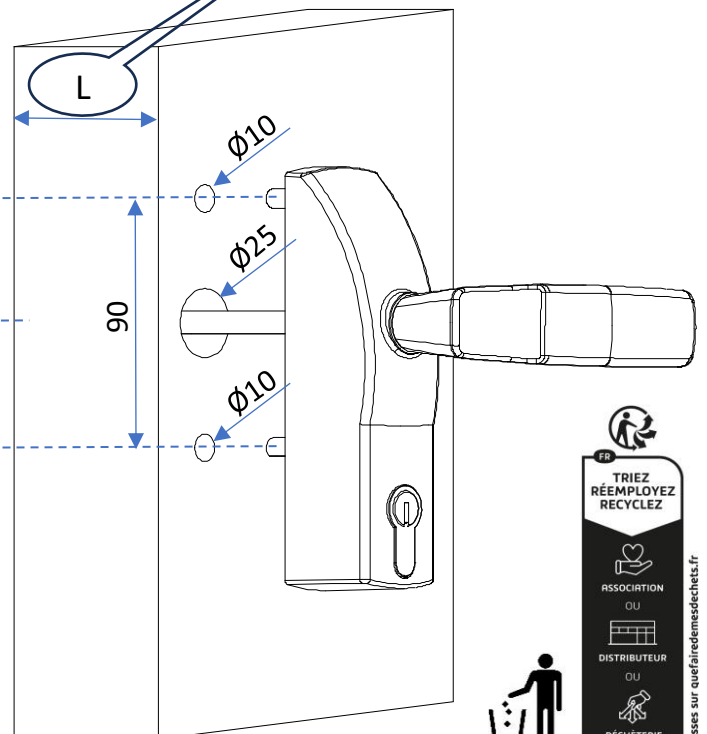

G

G	74mm < L < 54 mm FZ Métal M5x60
H	54mm < L < 34 mm FZ Métal M5x40

ASSA ABLOY France S.A.S
Siège Social :
Grand Troyes
10 avenue de l'Europe
10300 SAINTES SAVINES
www.assaabloy.com