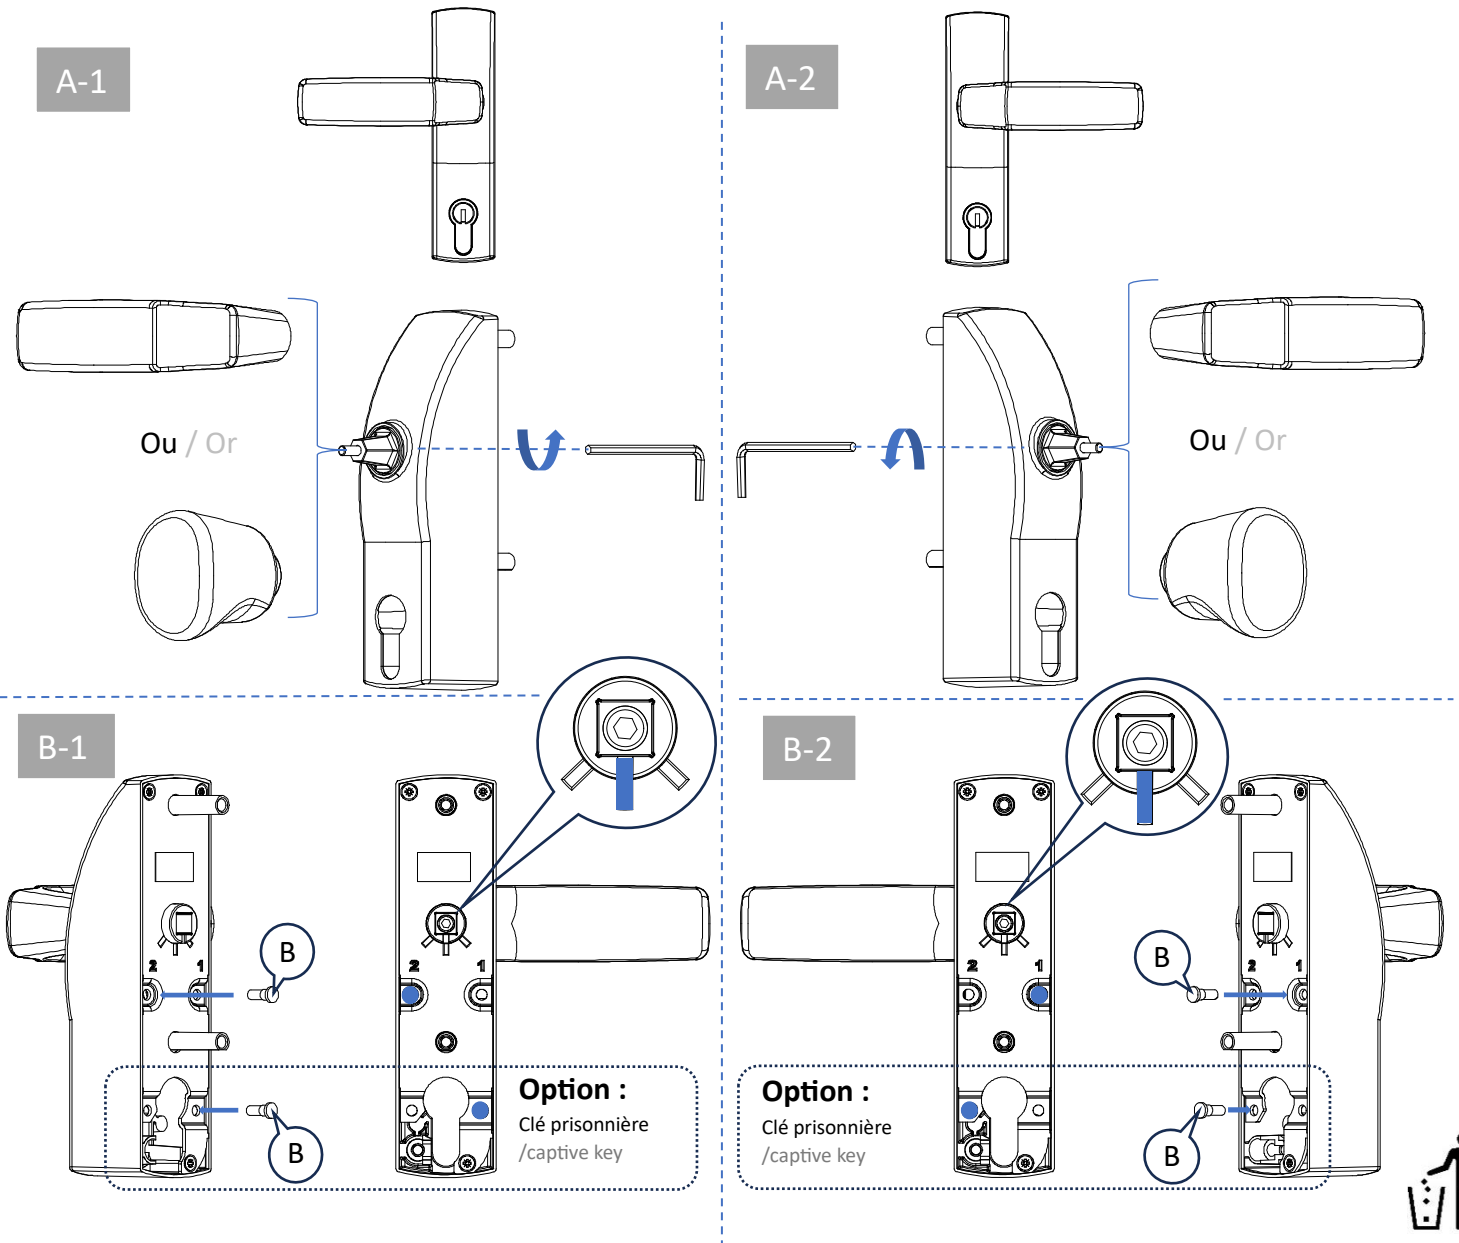

# Ensemble extérieur pour fermetures anti-panique.

## Outside trim for panic exit device.

A		x1
B		x2
C		x1
D		x1
E		x1
G		x2
H		x2

N01-1054

Part of ASSA ABLOY

Approved 2024-03-13

C

D

E