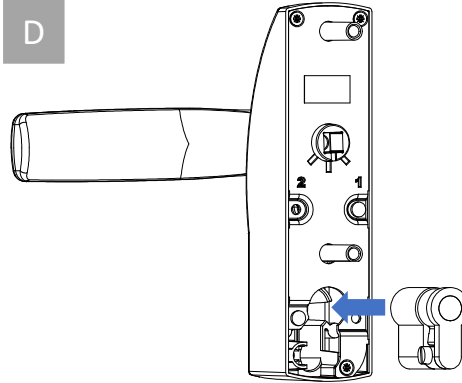

## Outside trim for panic exit device.

A		x1
B		x2
C		x1
D		x1
E		x1
G		x2
H		x2

N01-1054

Part of ASSA ABLOY

Approved 2024-03-13

C

D

E