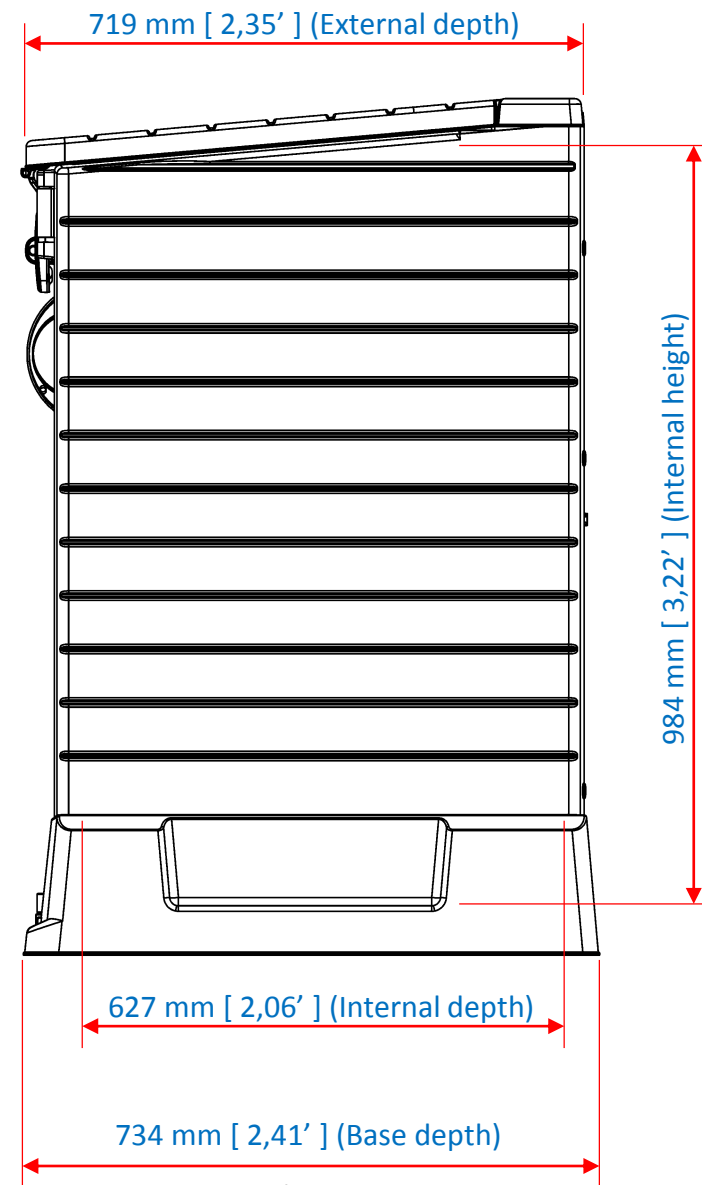

Elevation View

Side View

Store Away Shed 850L / 224 GAL

Note: Dimension tolerance +/- 5 mm.